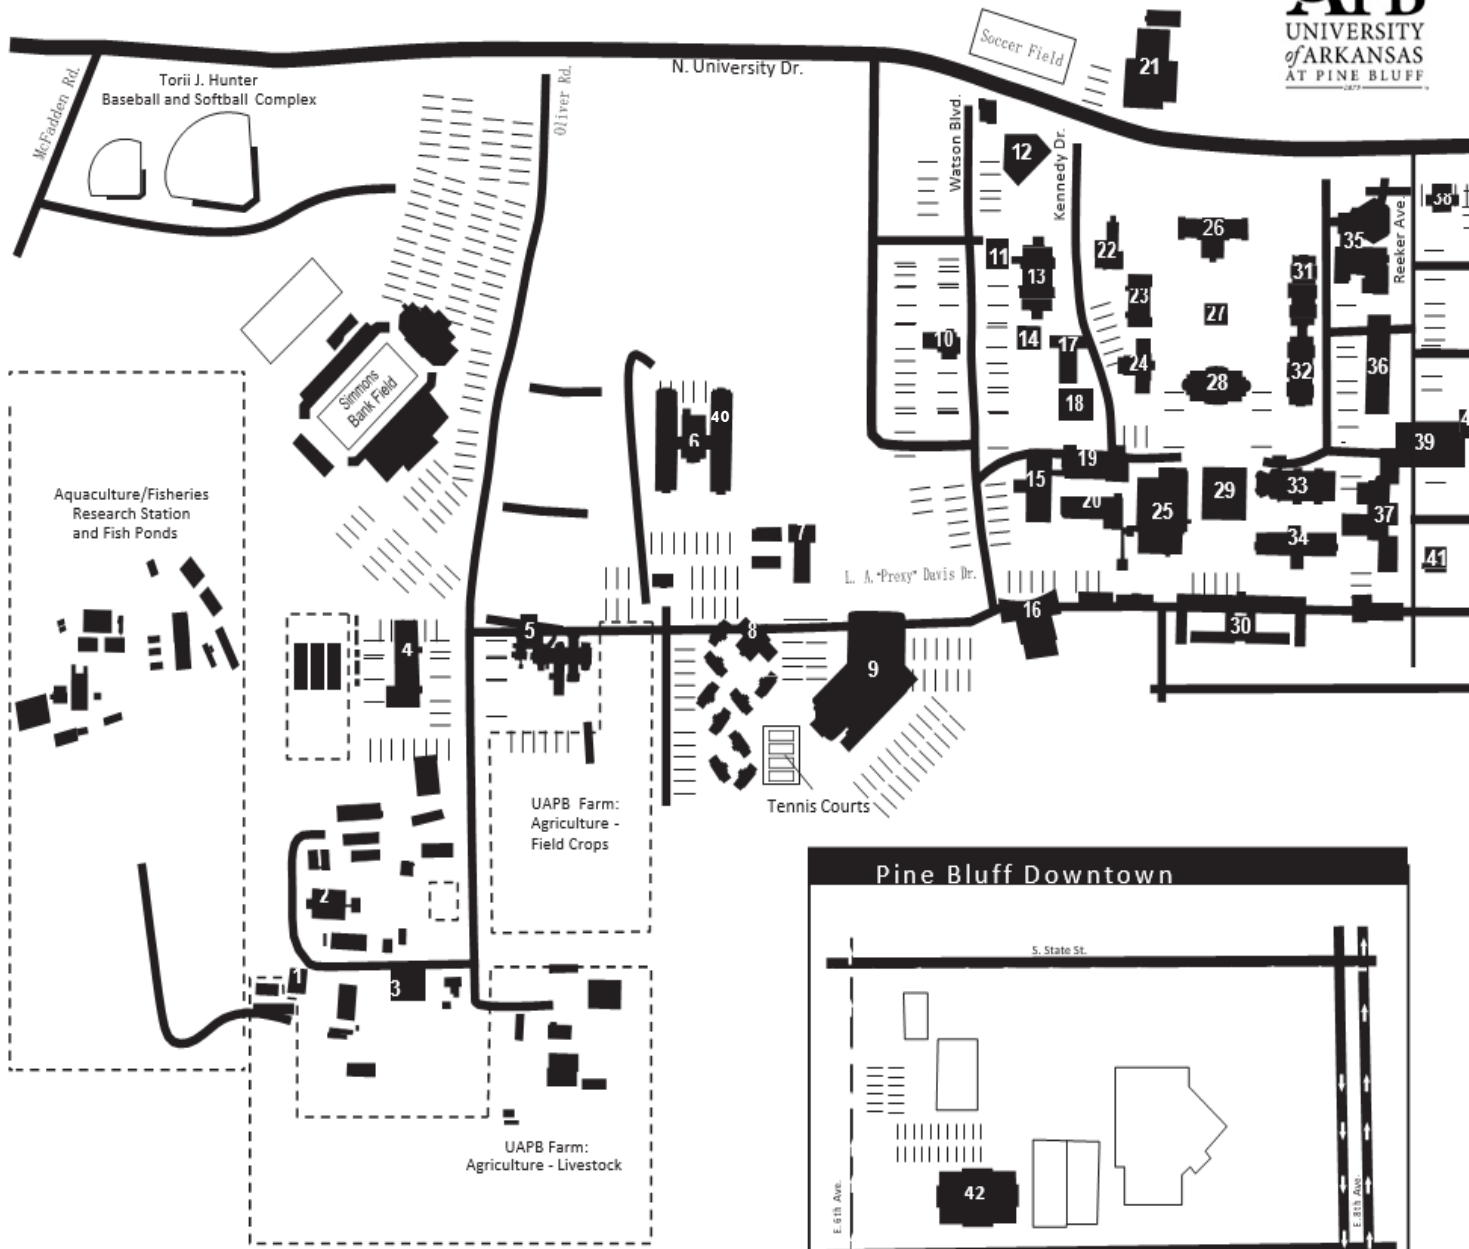

University of Arkansas at Pine Bluff Campus Map

1. Motor Pool
2. Value Added Products Building
3. Agricultural Technology and Training Center
4. S. J. Parker Agriculture Research Building
5. S. J. Parker 1890 Extension Complex
6. Delta Housing Complex
7. Facilities Management
8. Johnny B. Johnson Housing Complex
9. Health, Physical Education and Recreation (HPER) Building
10. Alumni House
11. Child Development Center
12. Administration Building
13. Human Sciences Building
14. Fitness Center
15. Woodard Hall
16. STEM Academy and Conference Center
17. Infirmary Building
18. Walker Research Center
19. Holiday Hall
20. Larrison Hall
21. Hazzard Building/Military Science
22. Childress Hall
23. Douglas Hall
24. Lewis Hall
25. L.A. Davis, Sr. Student Union
26. Caldwell Hall
27. W.E. O'Bryant Bell Tower
28. Henderson-Young Hall
29. John B. Watson Library
30. Harrold Complex
31. Dawson-Hicks Hall
32. Caine-Gilleland Hall
33. Kountz-Kyle Hall
34. Hunt Hall
35. Hathaway-Howard Fine Arts Center
36. Corbin Hall
37. Rust Technology Building
38. Welcome/Information Center
39. University Police
40. Residential Life
41. UAPB/AM&N Credit Union
42. UAPB - Business Support Incubator and Office Complex