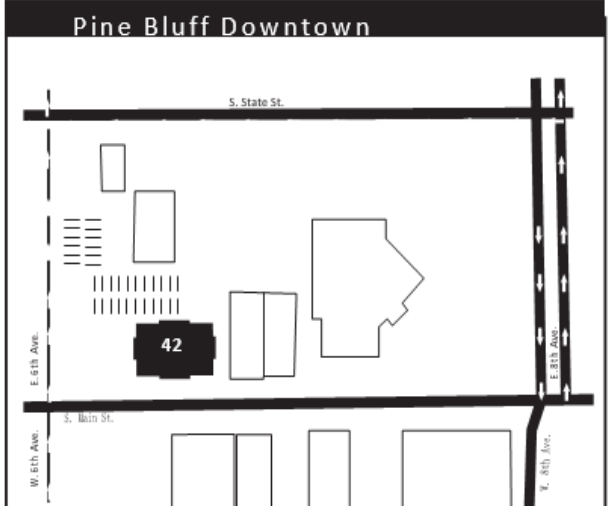

University of Arkansas at Pine Bluff Campus Map

1. Motor Pool
2. Value Added Products Building
3. Agricultural Technology and Training Center
4. S. J. Parker Agriculture Research Building
5. S. J. Parker 1890 Extension Complex
6. Delta Housing Complex
7. Facilities Management
8. Johnny B. Johnson Housing Complex
9. Health, Physical Education and Recreation (HPER) Building
10. Alumni House
11. Child Development Center
12. Administration Building
13. Human Sciences Building
14. Fitness Center
15. Woodard Hall
16. STEM Academy and Conference Center
17. Infirmary Building
18. Walker Research Center
19. Holiday Hall
20. Larrison Hall
21. Hazzard Building/Military Science
22. Childress Hall
23. Douglas Hall
24. Lewis Hall
25. L.A. Davis, Sr. Student Union
26. Caldwell Hall
27. W.E. O'Bryant Bell Tower
28. Henderson-Young Hall
29. John B. Watson Library
30. Harrold Complex
31. Dawson-Hicks Hall
32. Caine-Gilleland Hall
33. Kountz-Kyle Hall
34. Hunt Hall
35. Hathaway-Howard Fine Arts Center
36. Corbin Hall
37. Rust Technology Building
38. Welcome/Information Center
39. University Police
40. Residential Life
41. UAPB/AM&N Credit Union
42. UAPB - Business Support Incubator and Office Complex